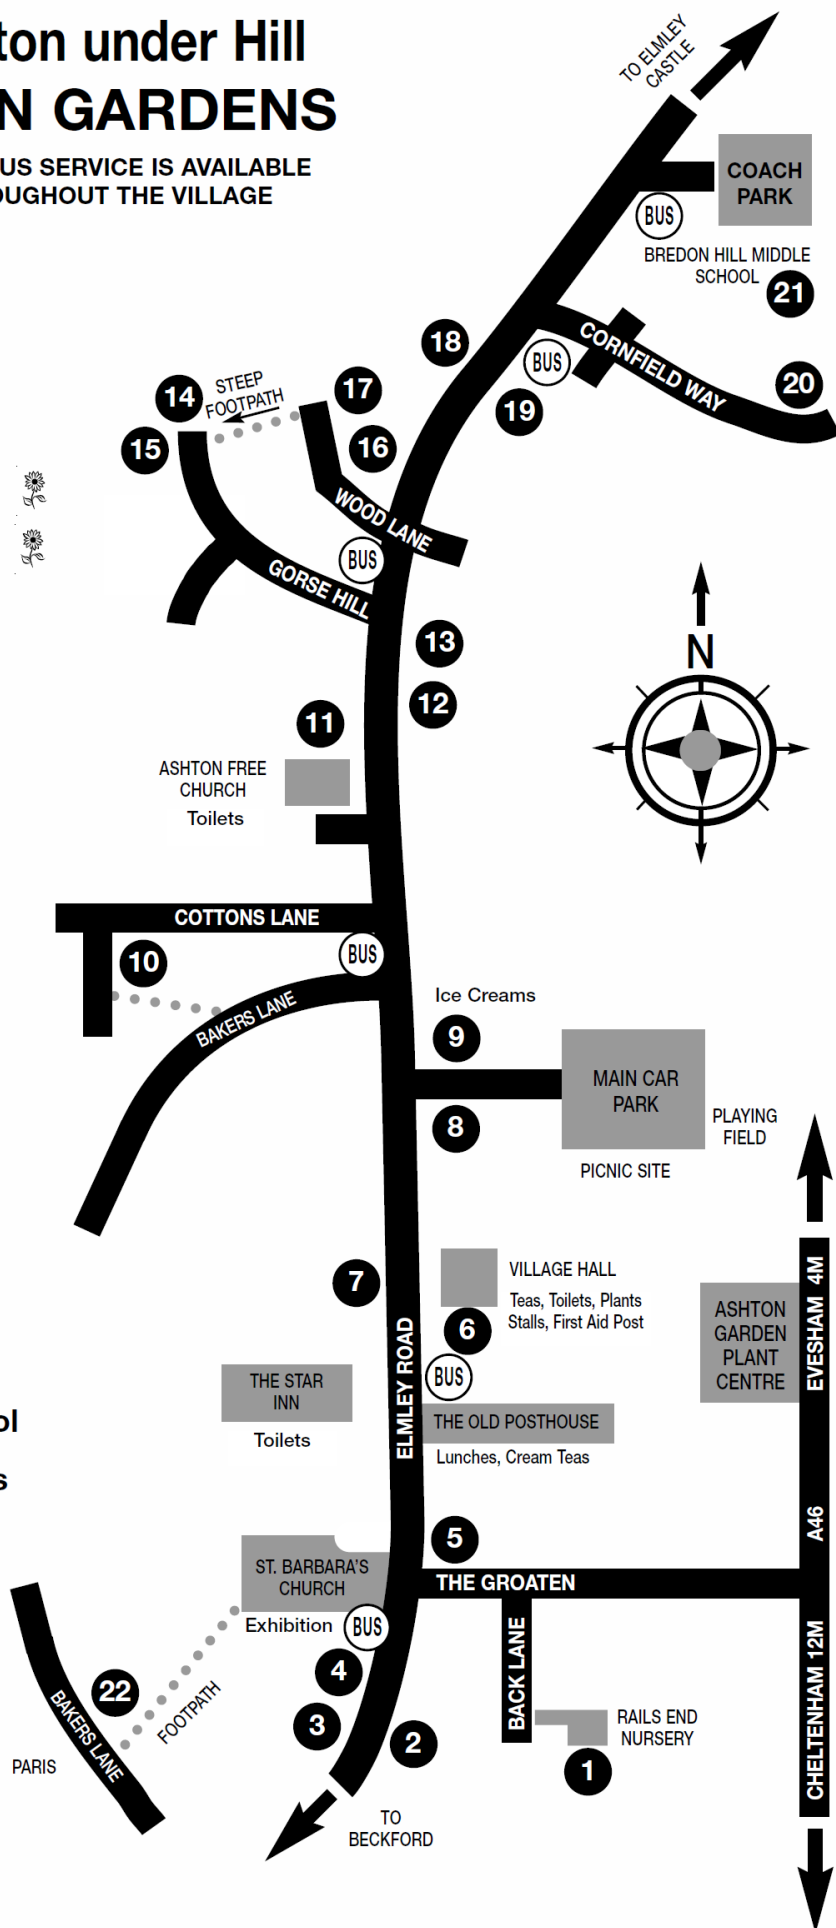

Ashton under Hill OPEN GARDENS

A MINIBUS SERVICE IS AVAILABLE
THROUGHOUT THE VILLAGE

1. Rails End Nursery &
2. Middle Farm &
3. Kingham House
4. Walnut Thatch
5. The Old Farmhouse & 
6. Ashton First School & 
7. Bredon Holt 
8. Larkspur &
9. Hollymount &
10. Orchard House
11. Hideaway
12. Pennfields
13. Morland
14. No.24 Gorse Hill
15. Ashwood, Gorse Hill
16. No.21 Elmley Road
17. Ashbee, Wood Lane
18. Cherry Orchard &
19. No. 9 Elmley Road &
20. No.43 Cornfield Way &
21. Bredon Hill Middle School
22. Beauchamp House, Paris

 Bus Stop

 Displays in these gardens

 Disabled access

Saturday 12 and Sunday 13 June 2010