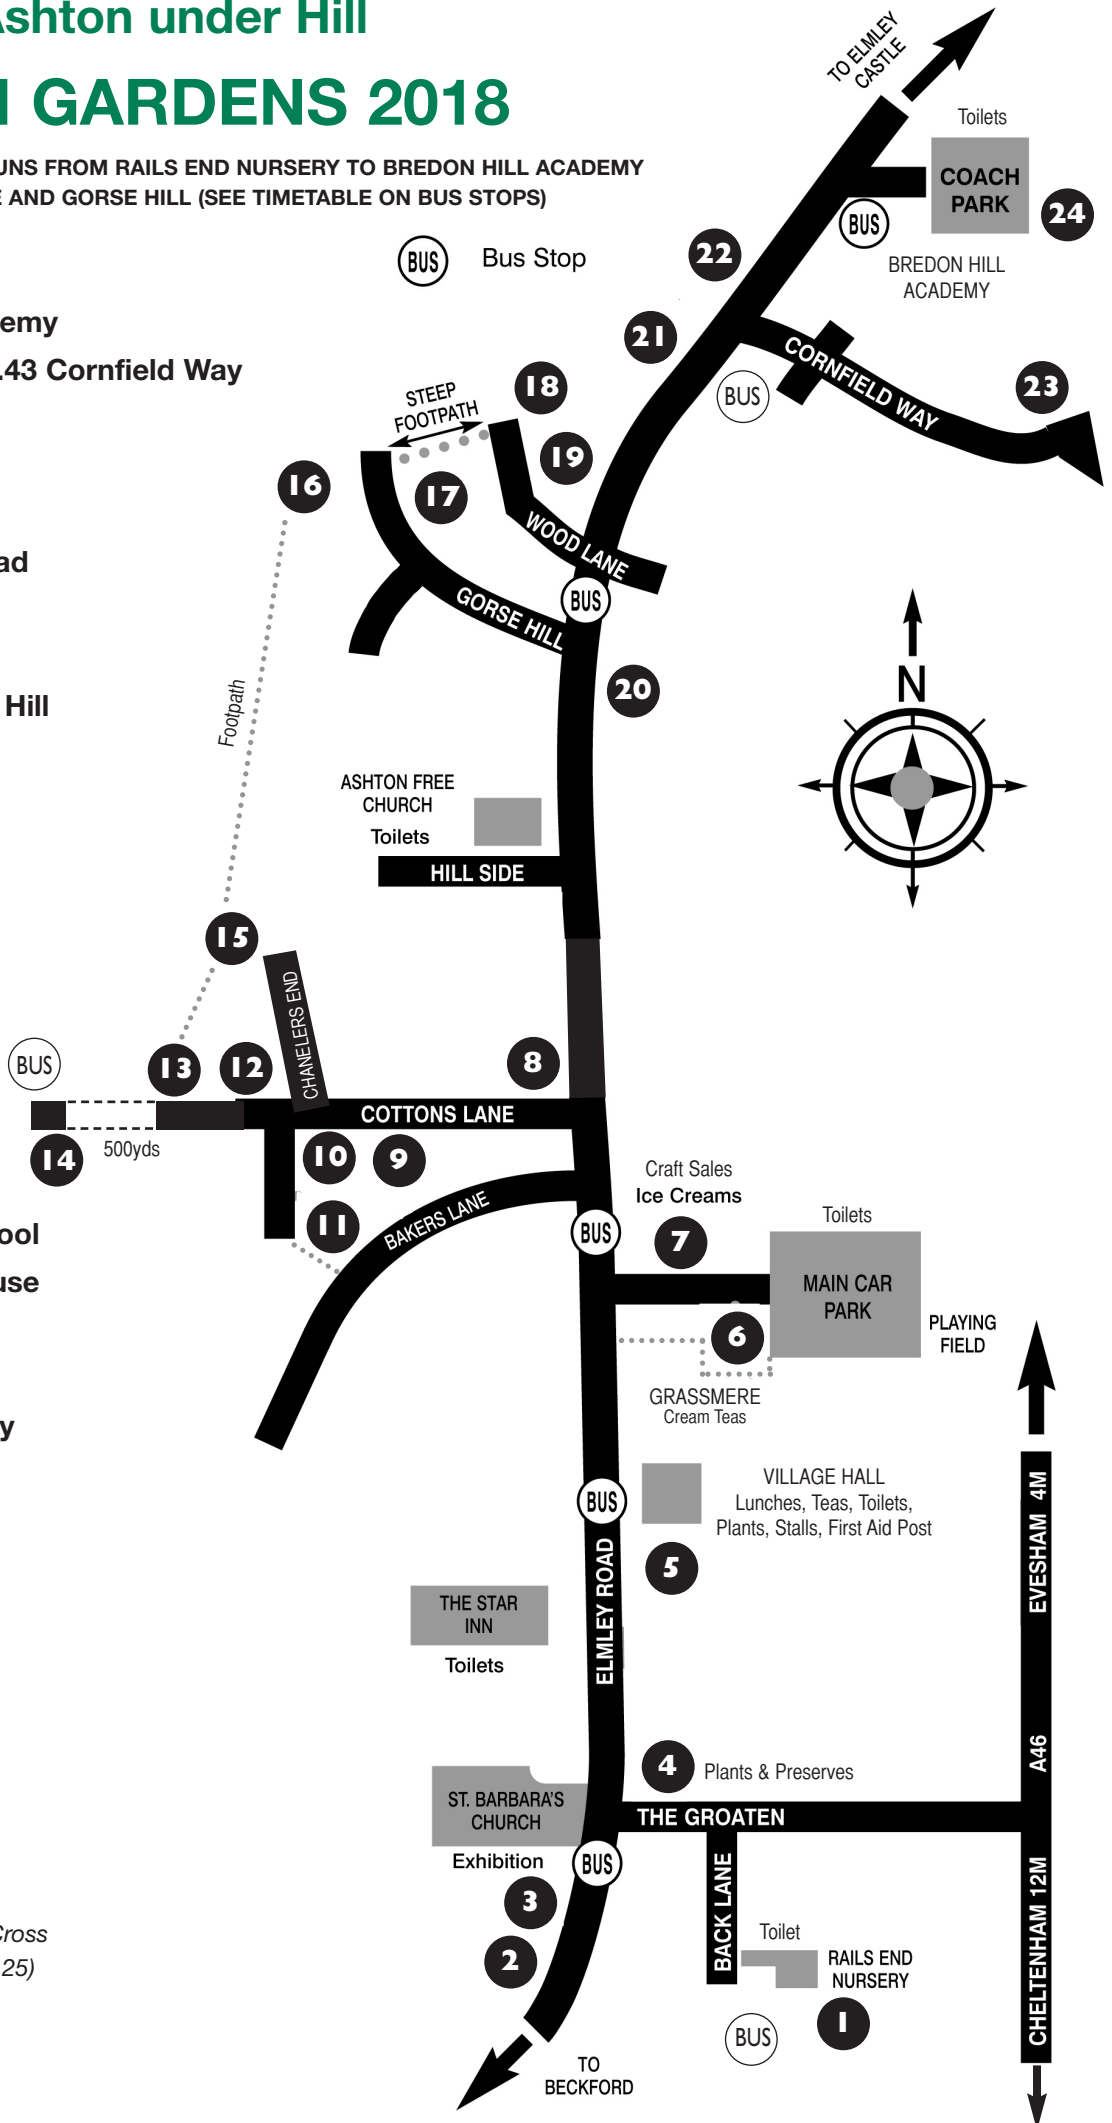

# Ashton under Hill

## OPEN GARDENS 2018

A FREE MINIBUS SERVICE RUNS FROM RAILS END NURSERY TO BREDON HILL ACADEMY VIA COTTONS LANE AND GORSE HILL (SEE TIMETABLE ON BUS STOPS)

24. Bredon Hill Academy
23. The Nutshell, No.43 Cornfield Way
22. Willow End
21. Cherry Orchard
20. Morland
19. No.21 Elmley Road
18. Ashbee
17. No.26 Gorse Hill
16. Ashwood, Gorse Hill
15. Chandlers
14. Shaw Green
13. Arana
12. Hill Cottage
11. Orchard House
10. Badger's Retreat
9. Brookside
8. Huckstones
7. Hollymount
6. Down Yonder
5. Ashton First School
4. The Old Farmhouse
3. Walnut Thatch
2. The Moat House
1. Rails End Nursery

Garden owners will advise on suitability for disabled access

The distance from the Village Cross (by No.3) to Cornfield Way (No.25) is half a mile

Map not to scale